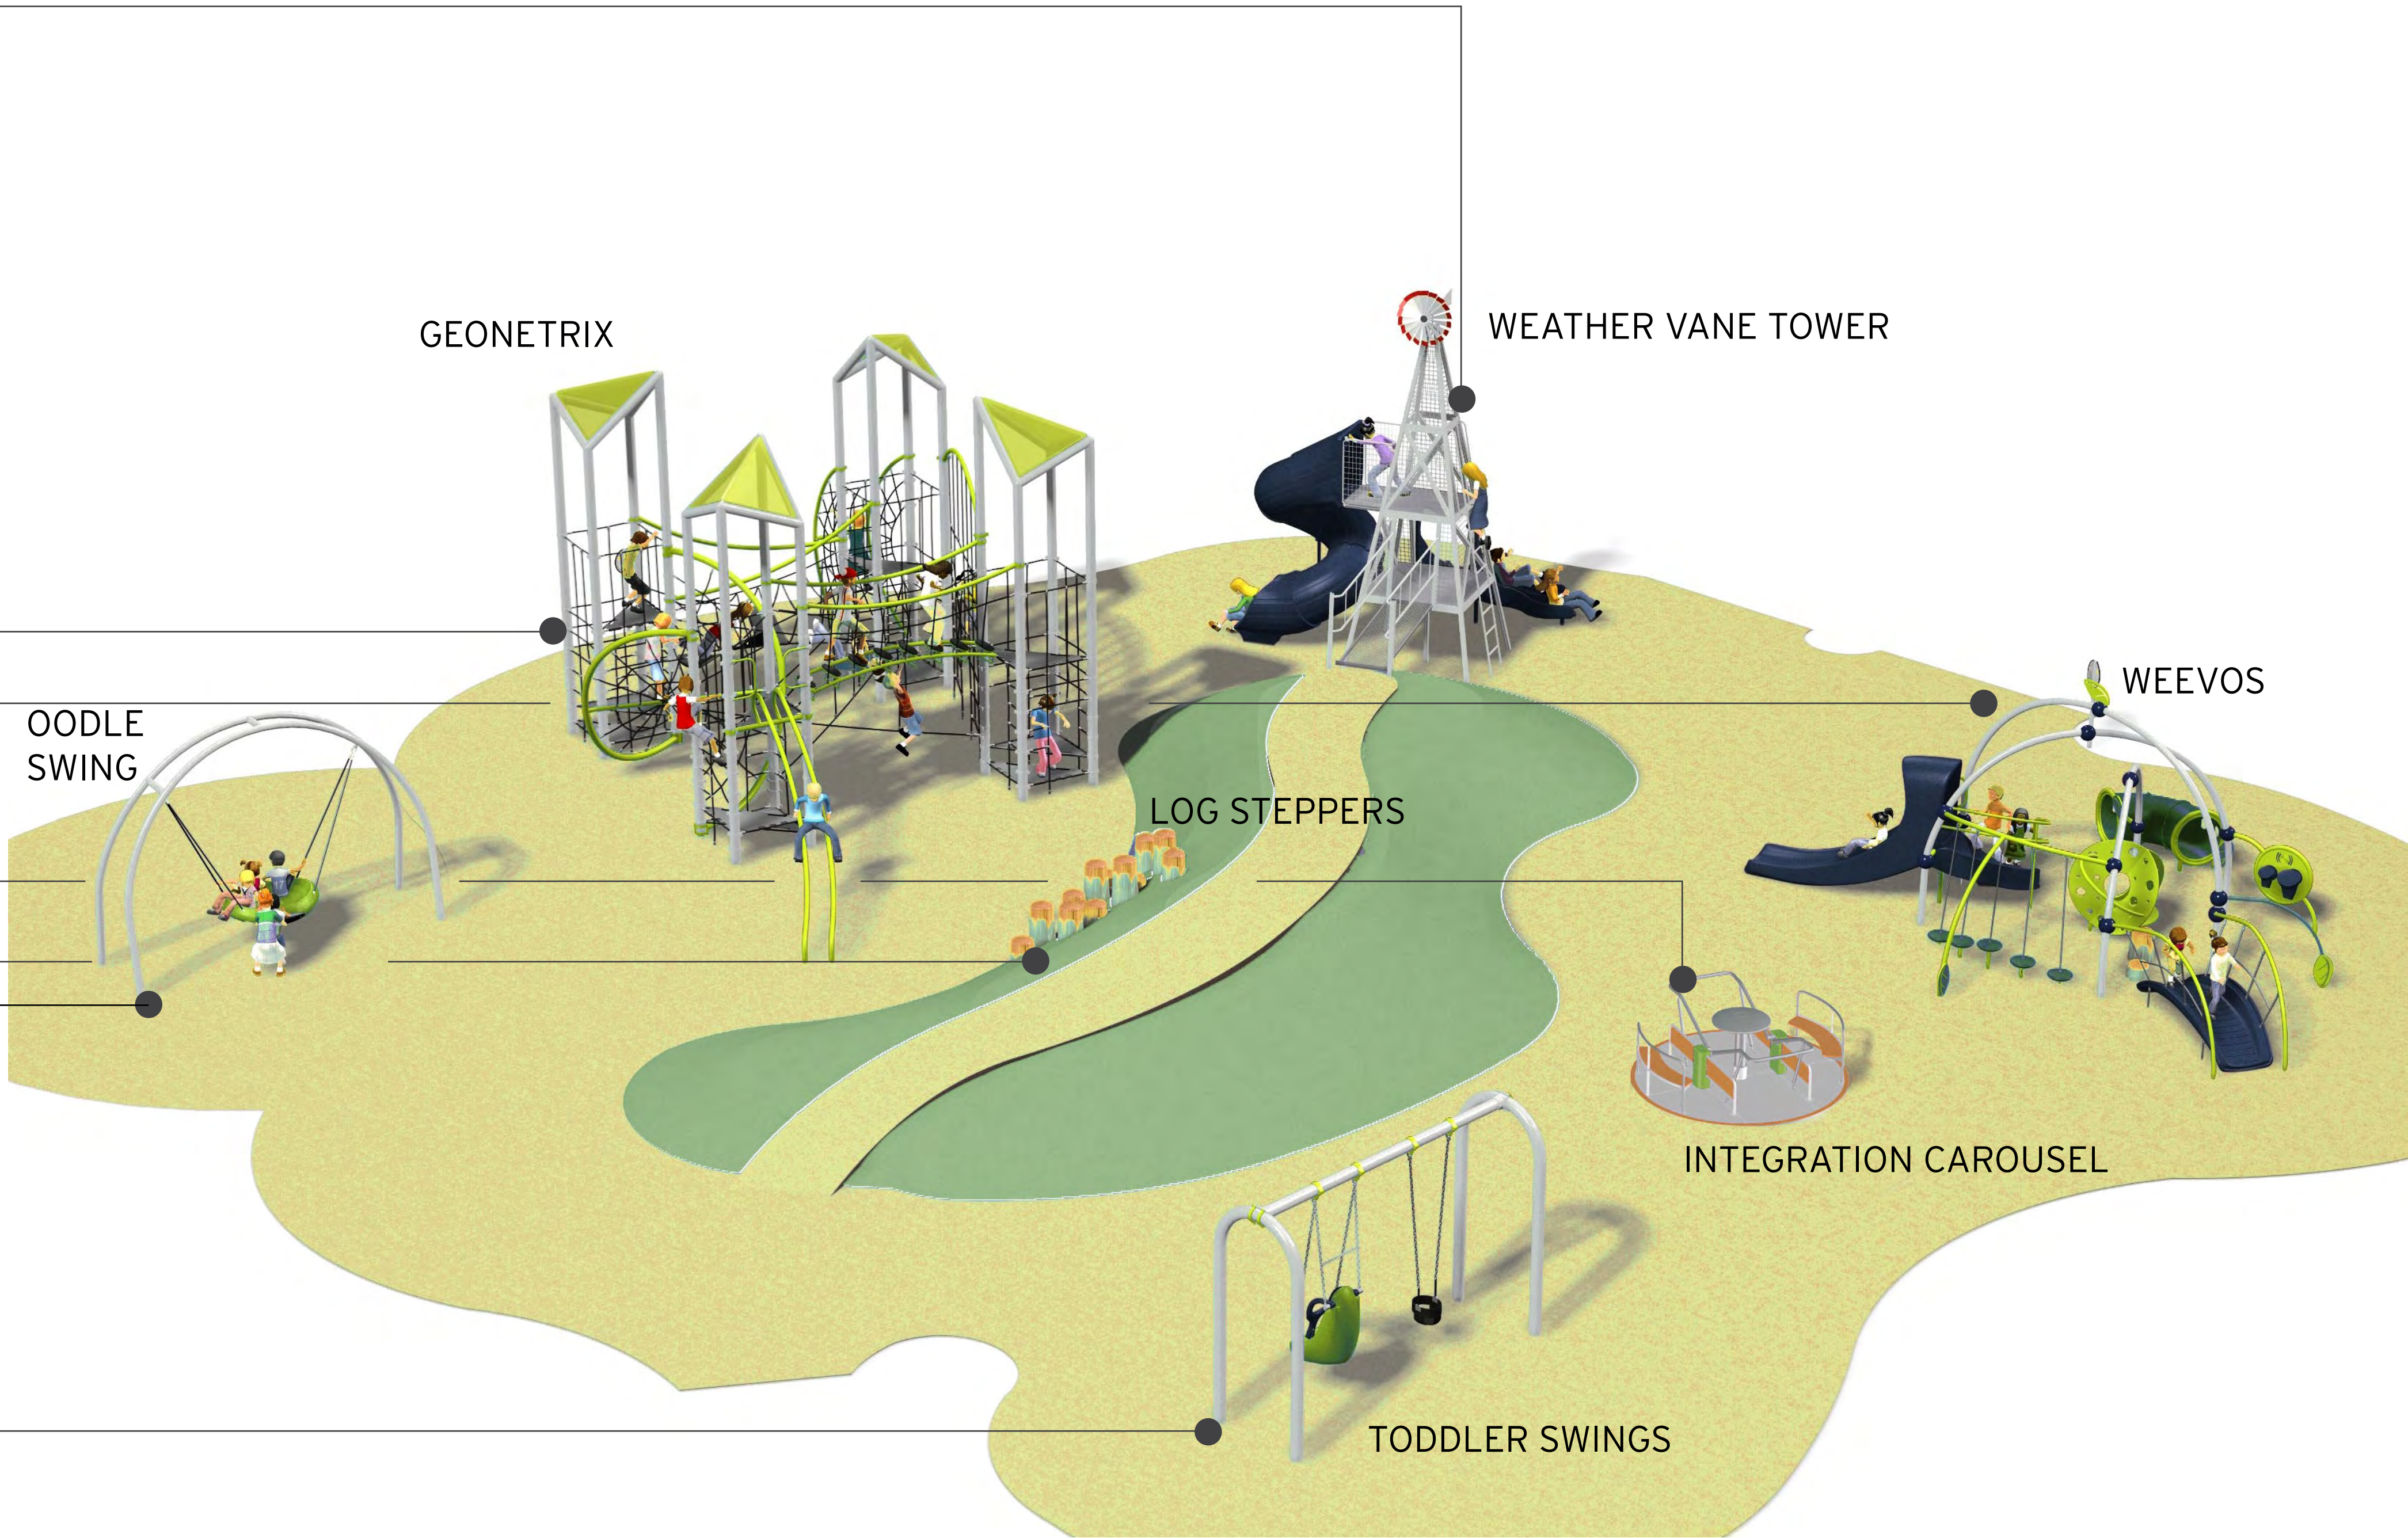

SHERWOOD PLAYGROUND
WASHINGTON DC

PLAYGROUND ELEMENTS

- 1 AUTOLOCKING GATE
- 2 ANALEMMATIC SUNDIAL
- 3 NATIVE PERENNIAL AND SHRUB PLANTING
- 4 INTERPRETIVE SIGN
- 5 WILLOW HUT PLAY HOUSE
- 6 MUSICAL INSTRUMENT STATIONS
- 7 AMPHITHEATER / OUTDOOR CLASSROOM
- 8 BOULDER SEATING
- 9 BIOSWALE
- 10 RAIN GARDEN
- 11 RAIN GARDEN
- 12 DRY RIVERBED
- 13 INTERPRETIVE SIGN
- 14 BIRD HOUSE
- 15 HALF COURT BASKETBALL GOALS
- 16 PEBBLEFLEX PLAY SURFACE
- 17 SHADE STRUCTURES
- 18 WATER FOUNTAIN
- 19 FLUSH CURB
- 20 SEAT WALL
- 21 BENCH
- 22 RAIN GAUGE / THERMOMETER / BLACKBOARD
- 23 WATERSHED MAP

PLANTING PALETTE

SHADE TREES

RED MAPLE

FRUITLESS SWEET GUM

BLACK GUM

ORNAMENTAL TREES

SERVICEBERRY

REDBUD

RIVER BIRCH

FLOWERING SHRUBS

OAKLEAF HYDRANGEA

SWEETSPIRE

ARROWWOOD VIBURNUM

FOTHERGILLA

ORNAMENTAL GRASSES

INDIAN GRASS

SWITCH GRASS

PINK MUHLGRASS

PERENNIALS

BUTTERFLY WEED

ECHINACEA

COREOPSIS

GREY FEATHER

YARROW