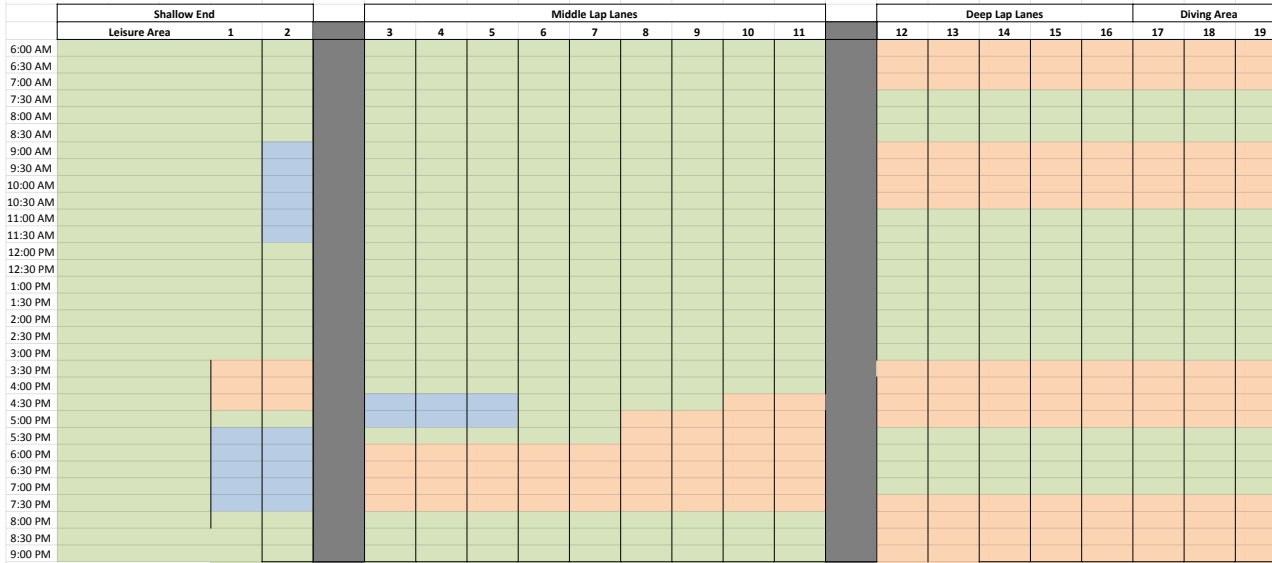

MOVE • GROW • BE GREEN with DPR DC DEPARTMENT OF PARKS AND RECREATION

The chart below designates availability of pool spaces for lap lane and recreational pool guests. Please use the legend below for assistance based on your recreational interest. For special events or holiday schedules, please refer to the pool calendar or DPR.DC.GOV

Takoma Aquatic Center
Monday

LEGEND

- Open Lanes
- DPR Program
- Permitted Group

The chart below designates availability of pool spaces for lap lane and recreational pool guests. Please use the legend below for assistance based on your recreational interest. For special events or holiday schedules, please refer to the pool calendar or DPR.DC.GOV

Takoma Aquatic Center
Tuesday

LEGEND

Open Lanes (Green) DPR Program (Blue) Permitted Group (Orange)

	Shallow End		Middle Lap Lanes									Deep Lap Lanes				Diving Area					
	Leisure Area	1	2	3	4	5	6	7	8	9	10	11	12	13	14	15	16		17	18	19
6:00 AM																					
6:30 AM																					
7:00 AM																					
7:30 AM																					
8:00 AM																					
8:30 AM																					
9:00 AM																					
9:30 AM																					
10:00 AM																					
10:30 AM																					
11:00 AM																					
11:30 AM																					
12:00 PM																					
12:30 PM																					
1:00 PM																					
1:30 PM																					
2:00 PM																					
2:30 PM																					
3:00 PM																					
3:30 PM																					
4:00 PM																					
4:30 PM																					
5:00 PM																					
5:30 PM																					
6:00 PM																					
6:30 PM																					
7:00 PM																					
7:30 PM																					
8:00 PM																					
8:30 PM																					
9:00 PM																					